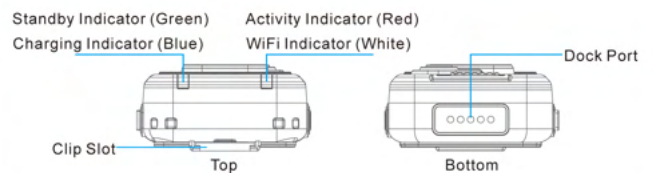

## CAMERA SPECS

**Battery Life** 12hrs  
**Video Resolution** 2K@30fps, 1080p@30/60fps, 720p@30/60fps, 480@30fps  
**Video Format** .MP4  
**Video Compression** H.265, H.264  
**Photo Format** .JPEG  
**Audio Format** .AAC  
**Photo Resolution** 4, 8, 12, 16, 32, 40 mega pixels  
**Storage** 128GB  
**Battery** Removable 2200mAH  
**Recording Battery Life** 1440p = 5.5hrs, 1080p = 8hrs, 720p = 10.5hrs, 480p = 12hrs  
**Screen** 2" LCD  
**Touch Panel** Capacitive  
**Microphone** Built-in  
**GPS** Built-in  
**WiFi** Built-in  
**Bluetooth** Built-in  
**Flashlight** Built-in  
**Interface** USB Type-C data transfer and charging  
**Waterproof** IP65  
**Field of View** 140°  
**Night Vision** 2 built in 850NM IR LEDs  
**Night Vision Range** Up to 49ft with visible face detection  
**Password Protection** AES256 encryption  
**Data Protection** Password required to view data when camera connected to PC  
**Pre-record** Yes  
**Post-record** Yes  
**Digital Zoom** 10X  
**Fast Forward and Rewind** 2, 4, 8, 16, 32, 64X  
**Loop Recording** Yes optional  
**Power-on Auto Record** Yes optional  
**File Tagging** Yes  
**Protocol** RTSP, ONVIF  
**Web Server Support** HTTP, HTTPS  
**WiFi Security** Dynamic pin code authentication  
**WiFi Mode** AP, STA, P2P  
**Time and Date Stamp** Embedded on every video with user ID  
**Working Temperature** -20~+55°C  
**Storage Temperature** -40~+60°C  
**Camera Weight** 4.58 ounces  
**Camera Dimensions** 3.26x2.24x1 inches  
**Encryption** AES-256