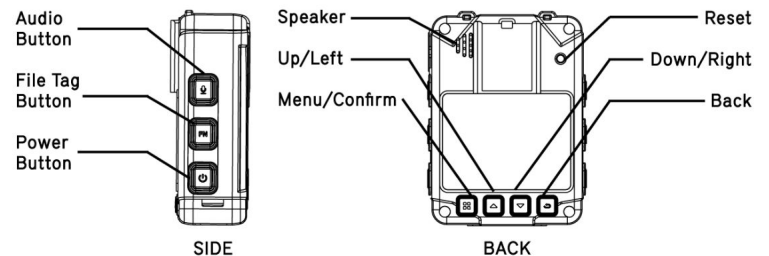

RECOMMENDED ACCESSORY

KLICKFAST
MAGNET MOUNT

PATROLEYES

MODEL: **PE-EDGE**

EDGE

CAMERA SPECS

Video Resolution 2K @ 30fps, 1080P @ 30fps/60fps 720P @ 30/60fps, 480P @ 30fps
Video Format MP4
Video Compression H.265, H.264
Field of View 140°
One-Touch Recording Yes
Pre-Event Recording Up to 1 minute @ 480P, up to 30 seconds @ 1080P
Post Recording Up to 2 minutes
Fast Forward / Rewind Speeds 2x, 4x, 8x, 16x, 32x, 64x
Night Vision Auto, manual infrared
Night Vision Range Up to 33ft with visible face detection
Camera 32 megapixel camera
Camera Format JPEG
Snapshot Capture photos during video recording
Photo Burst 1, 3, 5 Shot burst picture taking
Audio High-quality built-in microphone
Audio Format WAV
Audio Playback Yes
Storage Capacity 64GB
Storage Level Visual indicator
Battery Type Built-in 3200mAh lithium
Battery Life 480P = 18 hours (1GB/hour)
 720P @ 30fps = 14 hours (1.8GB/hour)
 720P @ 60fps = 11 hours (2.6GB/hour)
 1080P @ 30fps = 12.5 hours (2.6GB/hour)
 1080P @ 60fps = 10.5 hours (3.6GB/hour)
 2K = 10.5 hours (4.6GB/hour)
Battery Level Visual indicator and audible alert
GPS Built in
Watermark 6 digit device ID, 6-digit officer ID, date / time stamp and GPS embedded on every video / photo
Password Protect Yes - Can be enabled or disabled by the user
Encryption AES-256
LCD Screen 2 inch TFT-LCD high-resolution color display
Status Indicators Audible, visual and vibration alert for record and stop
Waterproof IP65
Camera Chipset Ambarella H22
Video Transfer USB 2.0
Working Temperature -20°C to 55°C
Dimensions 79x57x27mm
Weight With clip 5.7 ounces / with out clip 4.9 ounces
Clip High quality metal clip with 360° rotation
Model PE-EDGE