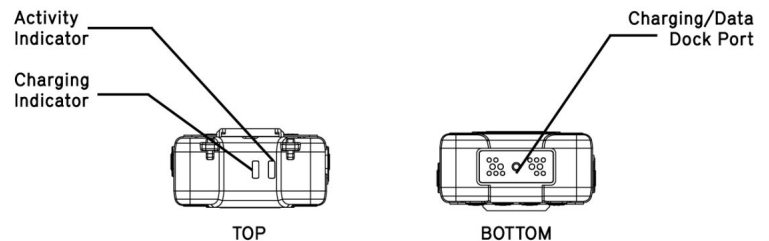

RECOMMENDED ACCESSORY

KLICKFAST
MAGNET MOUNT

PATROLEYES

MODEL: **PE-EDGE**

EDGE

CAMERA SPECS

Video Resolution 2K @ 30fps, 1080P @ 30fps/60fps 720P @ 30/60fps, 480P @ 30fps
Video Format MP4
Video Compression H.265, H.264
Field of View 140°
One-Touch Recording Yes
Pre-Event Recording Up to 1 minute @ 480P, up to 30 seconds @ 1080P
Post Recording Up to 2 minutes
Fast Forward / Rewind Speeds 2x, 4x, 8x, 16x, 32x, 64x
Night Vision Auto, manual infrared
Night Vision Range Up to 33ft with visible face detection
Camera 32 megapixel camera
Camera Format JPEG
Snapshot Capture photos during video recording
Photo Burst 1, 3, 5 Shot burst picture taking
Audio High-quality built-in microphone
Audio Format WAV
Audio Playback Yes
Storage Capacity 64GB
Storage Level Visual indicator
Battery Type Built-in 3200mAh lithium
Battery Life 480P = 18 hours (1GB/hour)
 720P @ 30fps = 14 hours (1.8GB/hour)
 720P @ 60fps = 11 hours (2.6GB/hour)
 1080P @ 30fps = 12.5 hours (2.6GB/hour)
 1080P @ 60fps = 10.5 hours (3.6GB/hour)
 2K = 10.5 hours (4.6GB/hour)
Battery Level Visual indicator and audible alert
GPS Built in
Watermark 6 digit device ID, 6-digit officer ID, date / time stamp and GPS embedded on every video / photo
Password Protect Yes - Can be enabled or disabled by the user
Encryption AES-256
LCD Screen 2 inch TFT-LCD high-resolution color display
Status Indicators Audible, visual and vibration alert for record and stop
Waterproof IP65
Camera Chipset Ambarella H22
Video Transfer USB 2.0
Working Temperature -20°C to 55°C
Dimensions 79x57x27mm
Weight With clip 5.7 ounces / with out clip 4.9 ounces
Clip High quality metal clip with 360° rotation
Model PE-EDGE