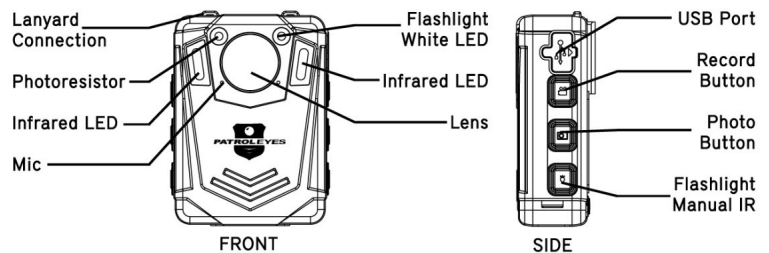

RECOMMENDED ACCESSORY

KLICKFAST
MAGNET MOUNT

PATROLEYES

MODEL: **PE-EDGE**

EDGE

CAMERA SPECS

Video Resolution 2K @ 30fps, 1080P @ 30fps/60fps 720P @ 30/60fps, 480P @ 30fps
Video Format MP4
Video Compression H.265, H.264
Field of View 140°
One-Touch Recording Yes
Pre-Event Recording Up to 1 minute @ 480P, up to 30 seconds @ 1080P
Post Recording Up to 2 minutes
Fast Forward / Rewind Speeds 2x, 4x, 8x, 16x, 32x, 64x
Night Vision Auto, manual infrared
Night Vision Range Up to 33ft with visible face detection
Camera 32 megapixel camera
Camera Format JPEG
Snapshot Capture photos during video recording
Photo Burst 1, 3, 5 Shot burst picture taking
Audio High-quality built-in microphone
Audio Format WAV
Audio Playback Yes
Storage Capacity 64GB
Storage Level Visual indicator
Battery Type Built-in 3200mAh lithium
Battery Life 480P = 18 hours (1GB/hour)
 720P @ 30fps = 14 hours (1.8GB/hour)
 720P @ 60fps = 11 hours (2.6GB/hour)
 1080P @ 30fps = 12.5 hours (2.6GB/hour)
 1080P @ 60fps = 10.5 hours (3.6GB/hour)
 2K = 10.5 hours (4.6GB/hour)
Battery Level Visual indicator and audible alert
GPS Built in
Watermark 6 digit device ID, 6-digit officer ID, date / time stamp and GPS embedded on every video / photo
Password Protect Yes - Can be enabled or disabled by the user
Encryption AES-256
LCD Screen 2 inch TFT-LCD high-resolution color display
Status Indicators Audible, visual and vibration alert for record and stop
Waterproof IP65
Camera Chipset Ambarella H22
Video Transfer USB 2.0
Working Temperature -20°C to 55°C
Dimensions 79x57x27mm
Weight With clip 5.7 ounces / with out clip 4.9 ounces
Clip High quality metal clip with 360° rotation
Model PE-EDGE