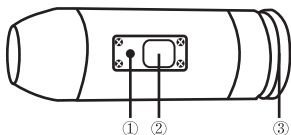

How to use

1. Camera on handlebar

2. Camera on vented helmet

3. Camera on top of helmet / any curved surface

4. Camera on any flat surface / tripod

BulletHD OVERVIEW

- | | | | |
|----------------------------|---------------------|-------------------------|---------------|
| ① LED | ② Power / Shutter | ③ Rear Cap | ④ Mode Switch |
| ⑤ USB | ⑥ MicroSD Card Slot | ⑦ Battery | ⑧ Microphone |
| ⑨ 1080P / 720P Mode Switch | | ⑩ Stabilizer / Firmware | |

INITIAL SET UP

1. Make sure the BulletHD is OFF before adding or removing the memory card!
2. Screw out the rear cap (open) located at the back of the BulletHD ③.
3. Install a micro SD memory card (max up to 32GB) into the rear slot. To insert the micro SD card, slide the micro SD card into the card slot on the back of the BulletHD with the card label facing down. The micro SD card will click into place once it is inserted past flush with the Bullet HD. Use your fingernail to do this. Then screw in the rear cap till is complete lock.
4. If no micro SD memory is inserted in the BulletHD, the LED on top of the camera will blink red and blue.
5. When using a micro SD memory card in the BulletHD, there should be no data from other devices on the card. If you are using a micro SD memory card for the first time in the BulletHD, first you should format the card in your computer.