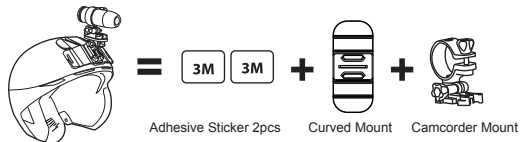

3. Camera on top of helmet / any curved surface