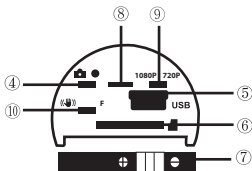

BulletHD OVERVIEW

① LED	② Power / Shutter	③ Rear Cap	④ Mode Switch
⑤ USB	⑥ MicroSD Card Slot	⑦ Battery	⑧ Microphone
⑨ 1080P / 720P Mode Switch		⑩ Stabilizer / Firmware	

INITIAL SET UP

1. Make sure the BulletHD is OFF before adding or removing the memory card!
2. Screw out the rear cap (open) located at the back of the BulletHD ③.
3. Install a micro SD memory card (max up to 32GB) into the rear slot. To insert the micro SD card, slide the micro SD card into the card slot on the back of the BulletHD with the card label facing down. The micro SD card will click into place once it is inserted past flush with the Bullet HD. Use your fingernail to do this. Then screw in the rear cap till is complete lock.
4. If no micro SD memory is inserted in the BulletHD, the LED on top of the camera will blink red and blue.
5. When using a micro SD memory card in the BulletHD, there should be no data from other devices on the card. If you are using a micro SD memory card for the first time in the BulletHD, first you should format the card in your computer.