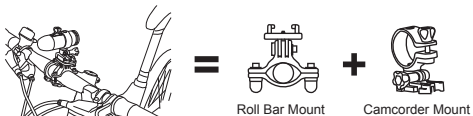

How to use

1. Camera on handlebar