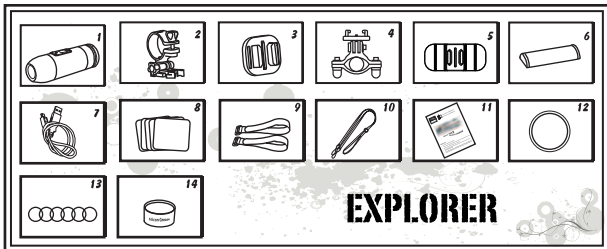

What's In The Box

1. Camcorder with Sound Cap (water resistant)
2. Camcorder Mount
3. Universal Mount
4. Roll Bar Mount
5. Curved Mount
6. Battery
7. USB Cable
8. Adhesive Stickers 5pcs
9. Magic Tape 2pcs
10. Hand Safety Strap
11. User Manual
12. Waterproof Cap
13. Rubber O-ring 6pcs
14. Silicon Grease