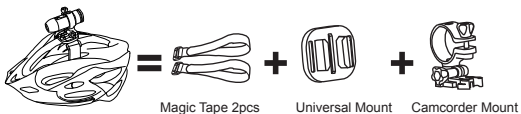

2. Camera on vented helmet